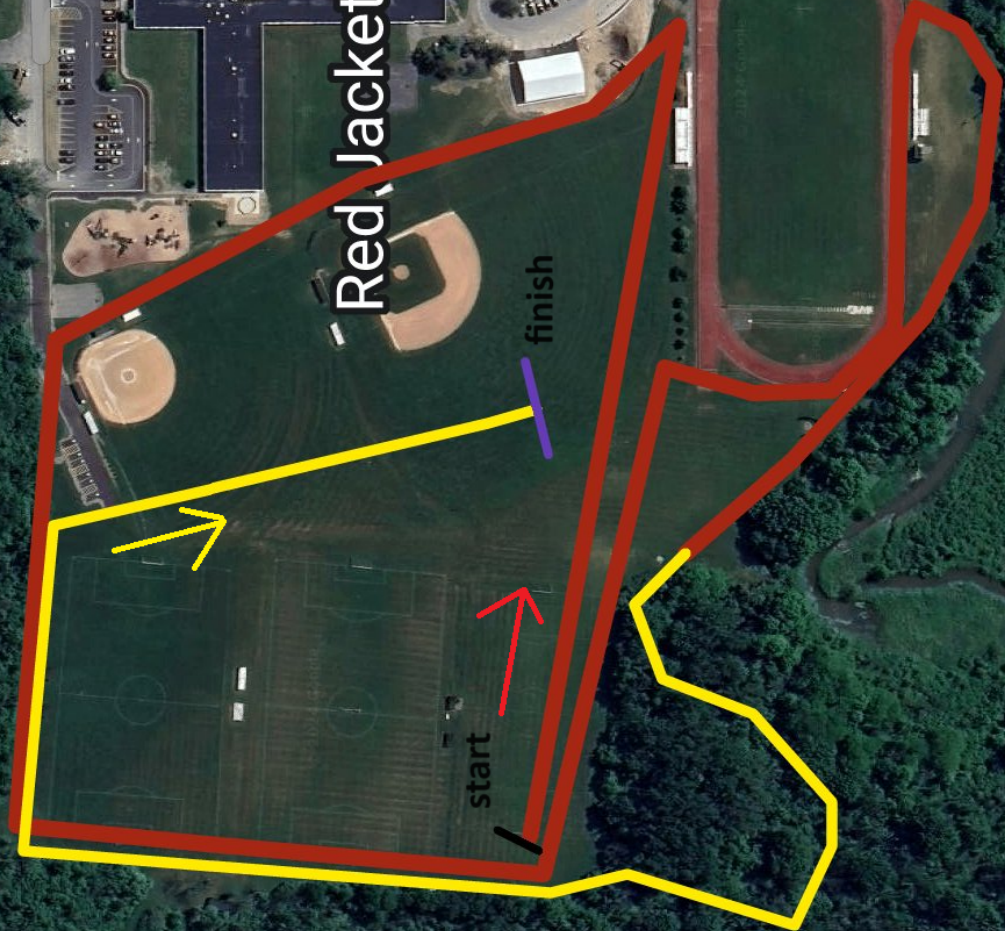

Bliss Shurfine Food

Red Jacket Middle School

RJ MODIFIED 1.5 MILE COURSE
FIRST MILE - Red
FINISH - Yellow

Brook